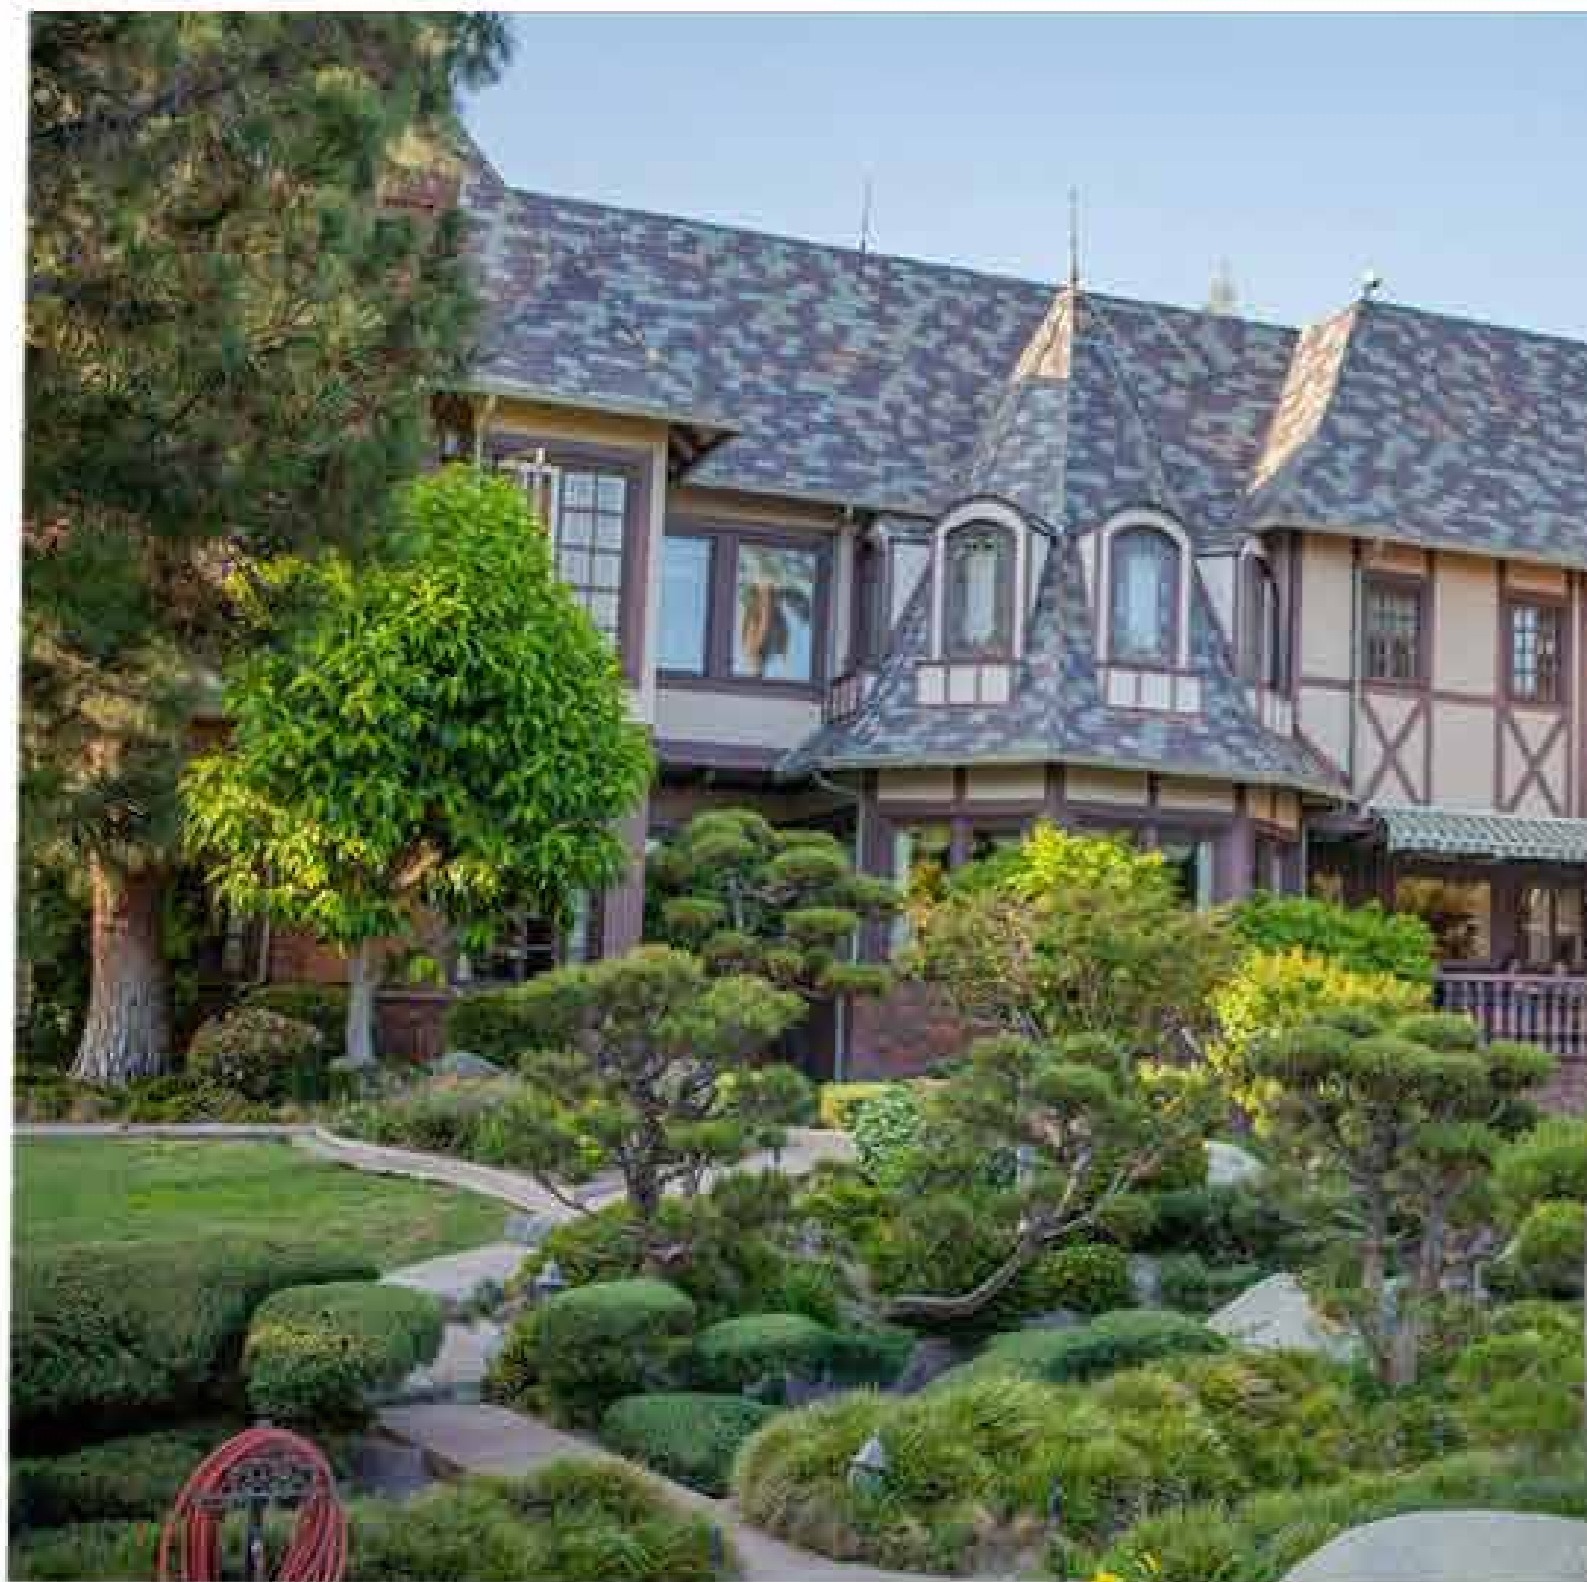

The Arcadia Peacock Manor

Extravagance Defined

 **4.37 ac**
17,665 m² 平米

 **15,000 sf²**
1,394 m² 平米

 **10 bath**
8 full, 2 half 卫生间

 **6 bed**
六卧室

神狮喷泉 用深海岩石完成

Extraordinary Elegance

The Peacock Manor is part of the Whispering Pines Estates which is a 24 hour gated and guarded private patrol ensuring utmost privacy. The estate includes more than four acres of lush green landscape grounds, including a rose garden, tantalizing Japanese inspired gardens solar heated pool and indoor multipurpose sports court for ultimate indoor and outdoor enjoyment for all.

跨度令人惊叹的巨大橡木柱幅悬大厅，百里挑一！

64棵意大利迎宾松威严耸立气宇轩昂

Majestic Surroundings

The Peacock Manor features a traditional slate stone roof and driveway turnaround which is displayed when you enter. The estate is surrounded by a moat. The antiquated water fountains and the main entrance are directly imported from Rome, Italy. The Rose Garden blooms vibrantly and is one of many gardens within the estate and encompasses many mature fruit trees. Your guests will be offered spectacular majestic views of Arcadia and Greater Los Angeles.

亚凯迪亚，孔雀山庄风水巨宅

孔雀山庄位在四季如春的南加州洛杉矶，在华人菁英会萃的亚凯迪亚市，这是一座欧洲式的巨大豪宅，风水绝佳，高端大气，有社区的私人保安门警。共有六房十浴，室内15000呎，室外4.4英亩。座北朝南，鸟语花香，可观日出壮美，赏夕阳西下，辉映大地一番宏大的景观。夜景更是精彩，万家灯火一览无疑，令人有坐拥天地，豪情天生之感。

全室为橡木建材，一基原木打造的手工雕刻像木扶梯，豪华酒吧，精工木雕，透露着天然又现代设计。全部窗户均为水晶玻璃，室内采光极佳。豪华客厅，会议室，书房，餐厅和厨房。地下室有室内蓝球场，羽球場。彩色义大利玻璃拼花孔雀自然光穹顶，和欧式数百年的水晶吊灯，衬托着庄严自然温暖的家居生活。